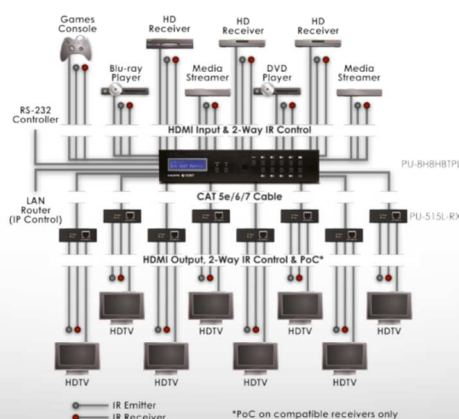

PU-8H8HBTP L New Product

8 x 8 HDMI HDBaseT™ LITE Matrix with PoC

USE WITH PU-515PL-RX FOR PoC

The PU-8H8HBTP L is an 8x8 HDMI HDBaseT™ Lite with PoC (power over cable) Matrix. Installers can switch and distribute up to 8 HDMI sources, and 2-Way IR to lengths of up to 60m using CAT5e/6/7 cable infrastructure. Control of the matrix is via IP, RS-232, IR remote, or manual selection buttons. This single box solution will enable an installer to confidently integrate an eight zone multi-room AV system. The PU-8H8HBTP L is designed to be used with the PU-515PL-RX Receiver which enables the use of 2-Way IR control feature and which can utilise PoC capabilities of the matrix.

FEATURES

- Supports all v1.4 HDMI resolutions
- Supports uncompressed video/audio up to 10.2Gbps
- Common supported resolutions: HDTV: 480p, 576p, 720p, 1080i, 1080p, 1080p24; PC: VGA, SVGA, XGA, WXGA, SXGA, UXGA, WUXGA
- HDMI, HDCP and DVI compliant
- High Definition Audio supported: Dolby TrueHD, Dolby Digital Plus and DTS-HD Master Audio plus LPCM (up to 192kHz)
- Uncompressed data transfer over single CAT cable (60m via CAT5e/6/7)
- Supports HDMI input up to 15m 1080p 8bit or 10m 1080p 12bit
- Supports RS-232, 2-Way IR, Manual Selection Buttons, and HDMI CEC control pass through
- Selectable EDID settings - TV (downstream) and STD (fixed)
- Compact 2U Rack mount design
- Supports IP control
- Supports 3D signals
- Supports Power over Cable (PoC) providing power to compatible receivers